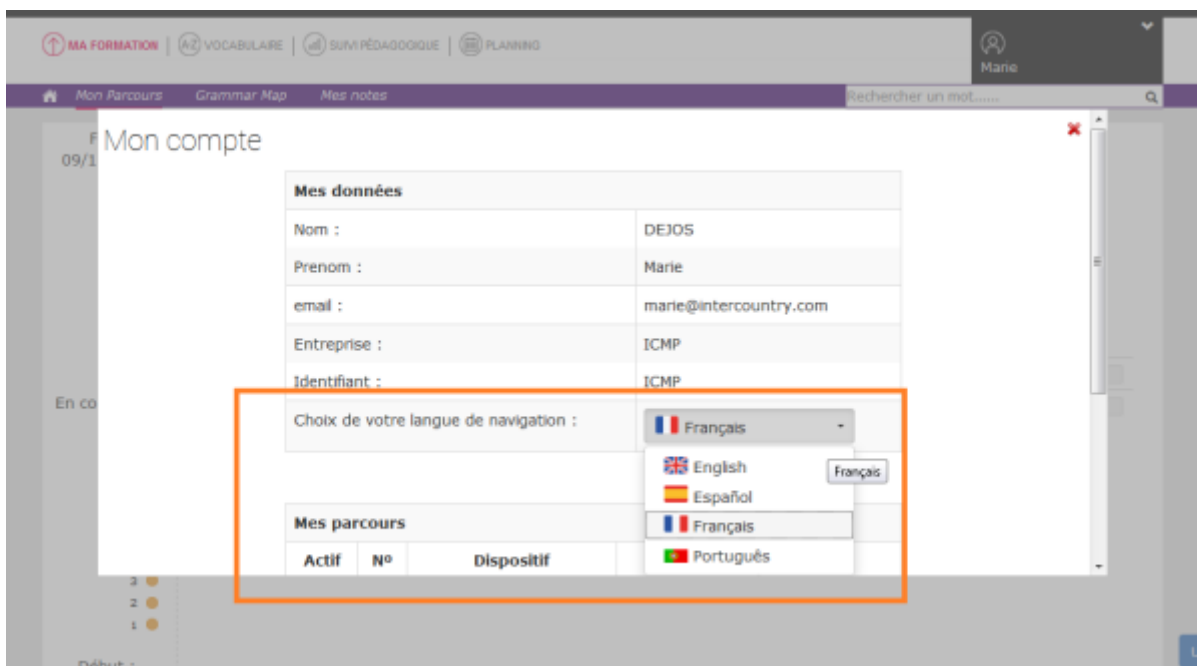

Can I change the navigation language of the e-learning platform?

To change the navigation language, click on My Account in the upper right corner of <http://www.e-exercises.com>, then select the language of your choice.