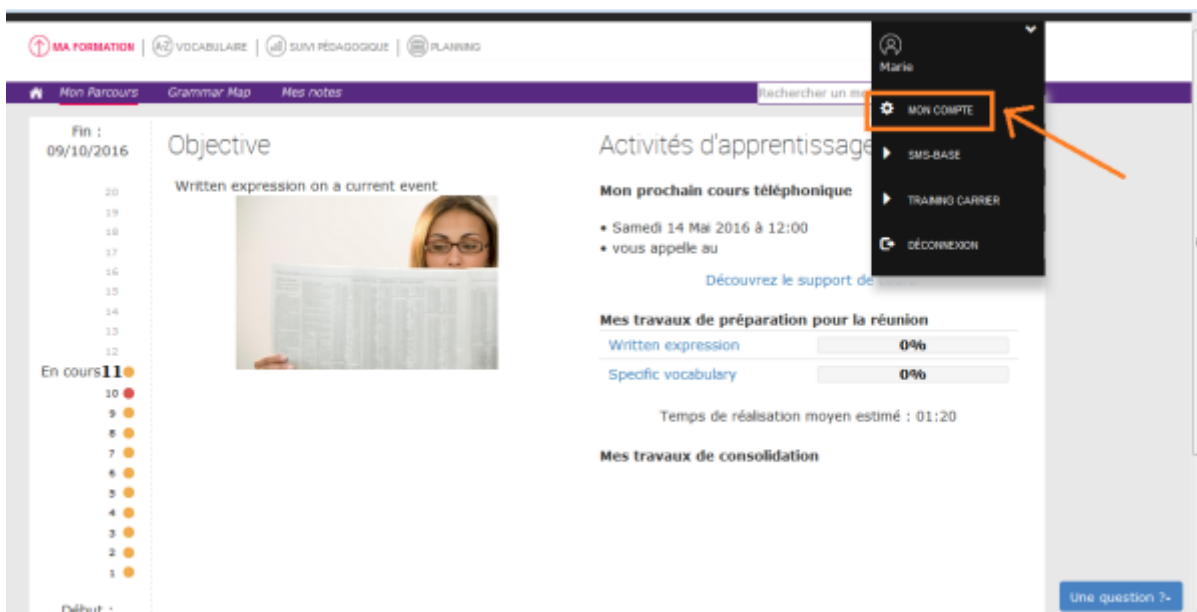

Can I change the navigation language of the e-learning platform?

To change the navigation language, click on My Account in the upper right corner of <http://www.e-exercises.com>, then select the language of your choice.