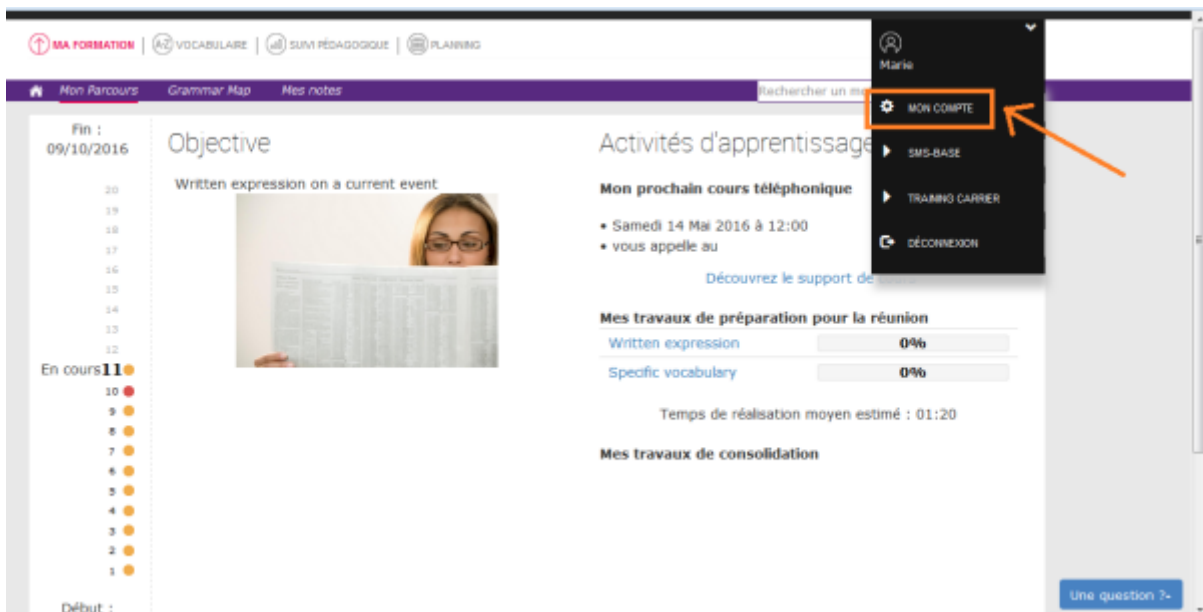

Can I change the navigation language of the e-learning platform?

To change the navigation language, click on My Account in the upper right corner of <http://www.e-exercises.com>, then select the language of your choice.