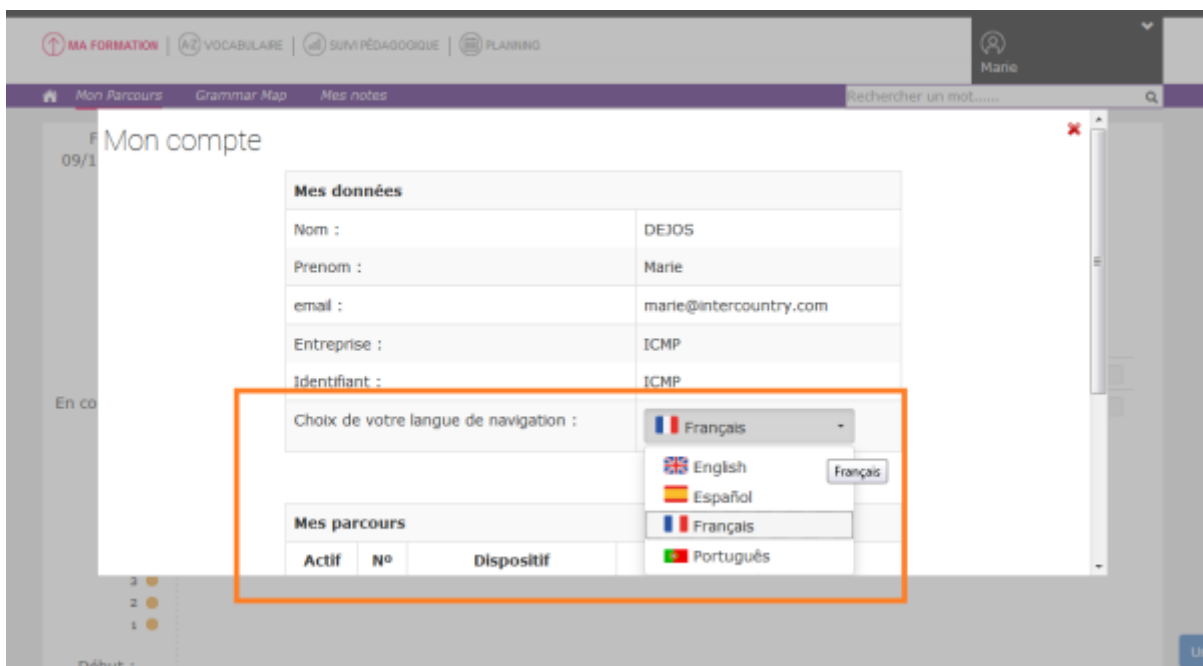

Can I change the navigation language of the e-learning platform?

To change the navigation language, click on My Account in the upper right corner of <http://www.e-exercises.com>, then select the language of your choice.