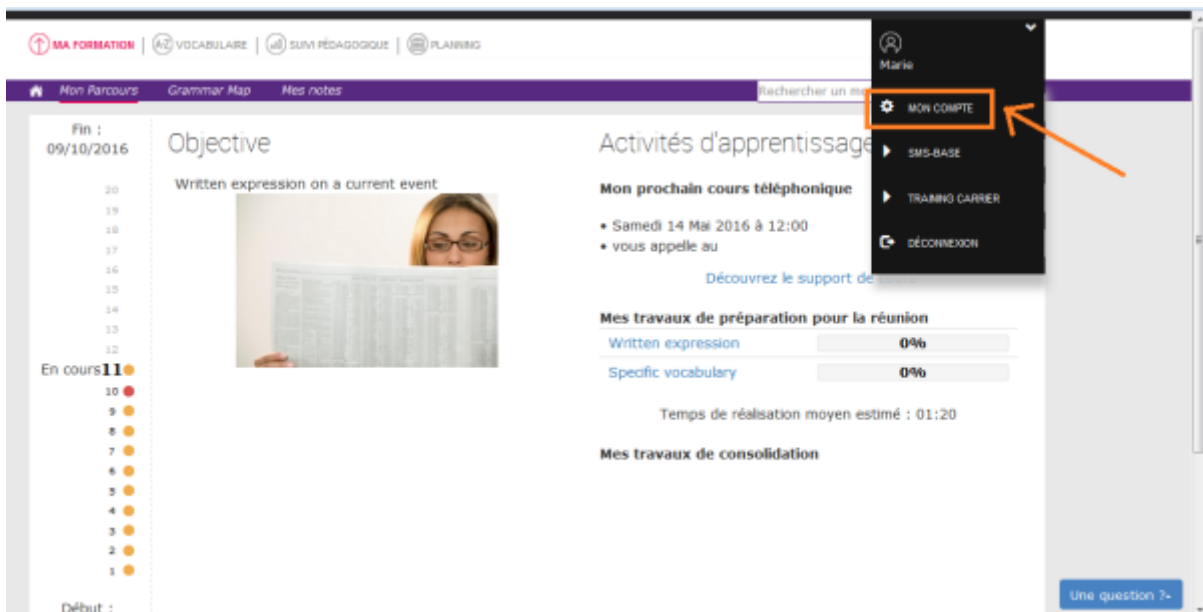

## Can I change the navigation language of the e-learning platform?

To change the navigation language, click on My Account in the upper right corner of <http://www.e-exercises.com>, then select the language of your choice.