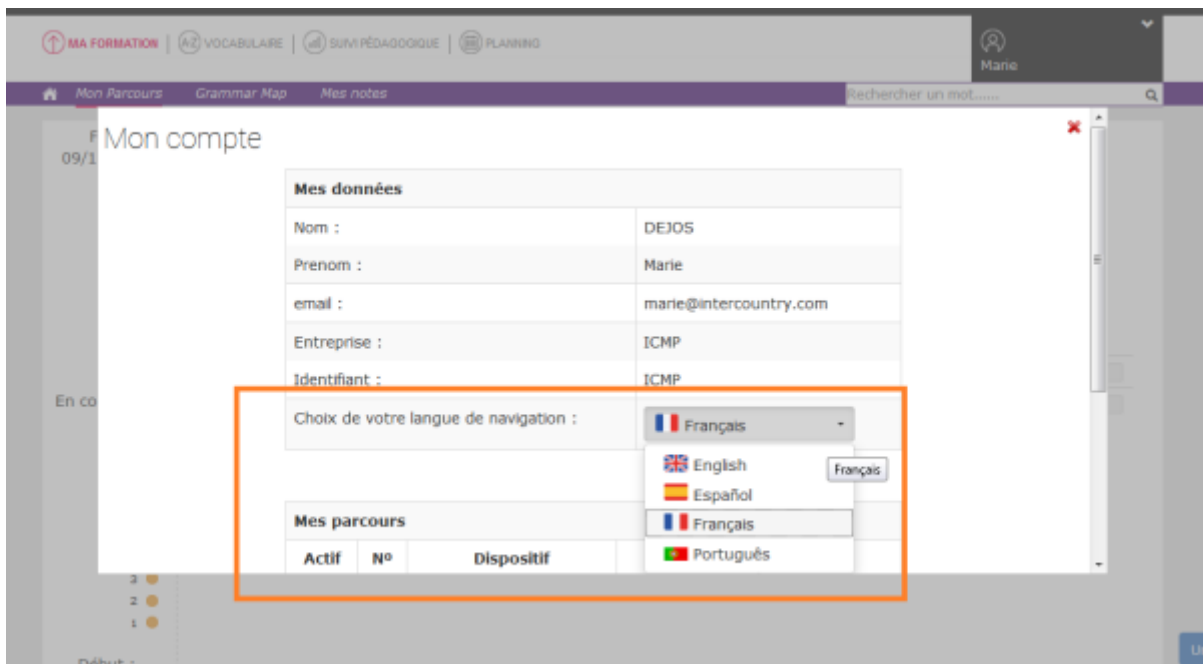

## Can I change the navigation language of the e-learning platform?

To change the navigation language, click on My Account in the upper right corner of <http://www.e-exercises.com>, then select the language of your choice.